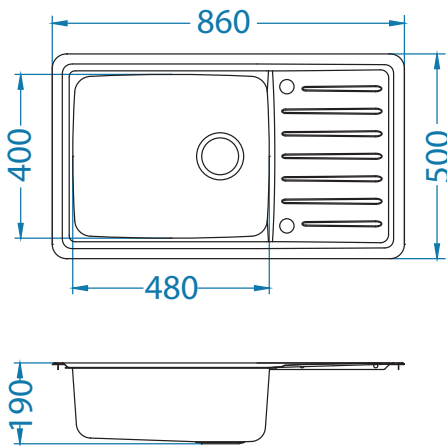

## GALEO 30

Size: 860 x 500 mm  
 Bowl dimensions: 480 x 400 x 190 mm  
 Cabinet size: 600 mm

surface	code	type	waste Ø 35 mm	installation	packaging	per palett
SAT	1128554	reversible	3 1/2"	2x	I	carton 12 pcs

- Original teardrop-design of drainer surface
- reversible model
- bowl radius 40 mm – a great compromise of elegance and functionality
- above average large and deep bowl – 190 mm
- round waste outlet – fi 90 mm
- Pop-Up draining system – enables remote water-draining management
- aesthetically concealed overflow